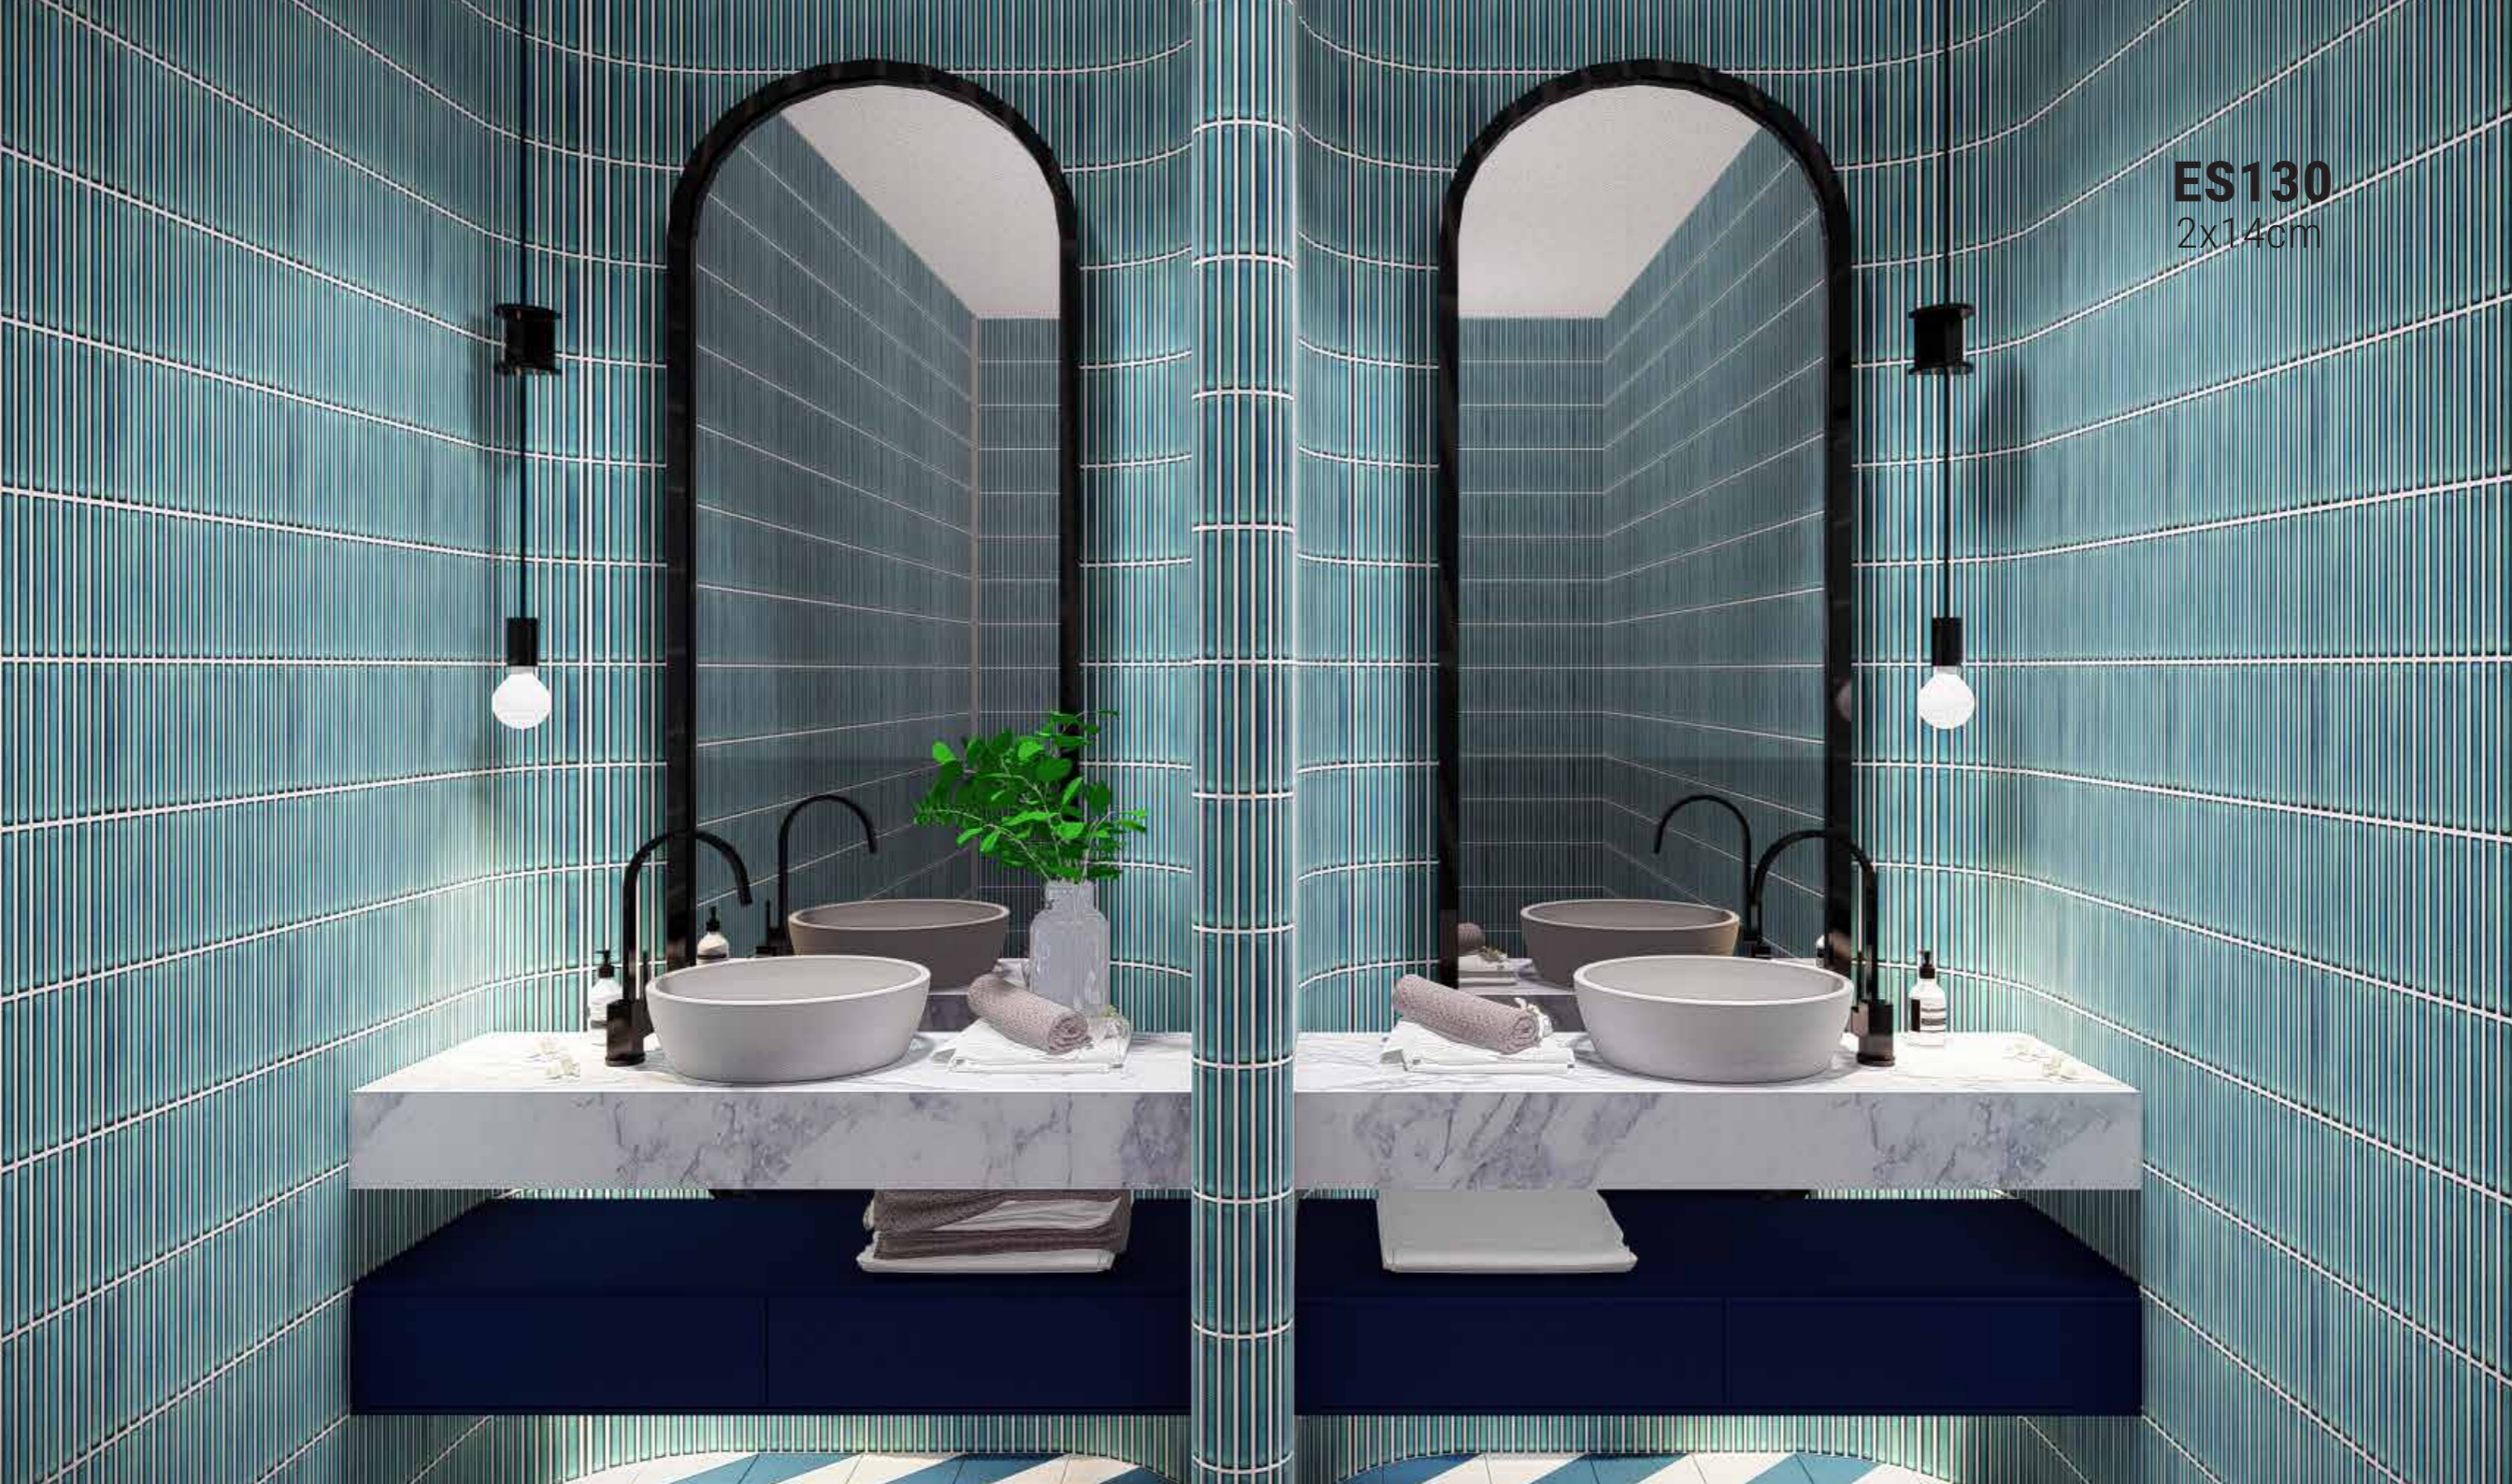

ES115

7x4,5cm
1m² : 573 adt/piece

Item Code
Ceramic

ES130

2x14cm
1m² : 328 adt/piece

ES130
2x14cm

ES130
2x14cm

To get information about our tiles